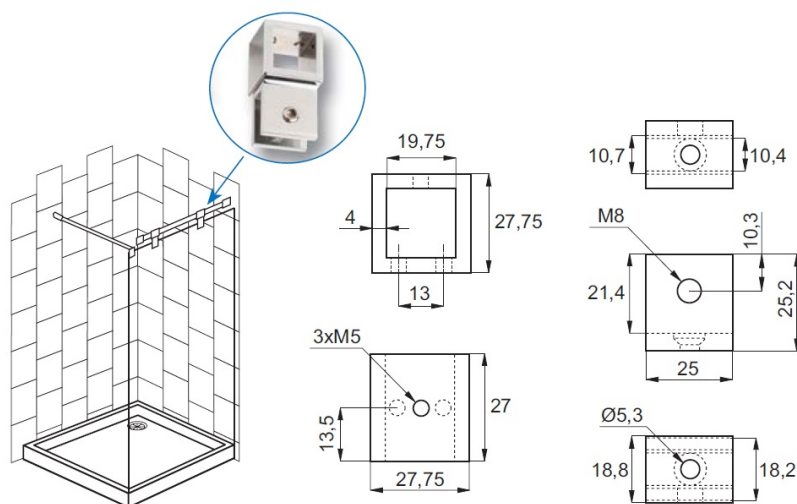

PRODUCT SHEET

Description:

Bar To Glass Centre Bracket, F/19x19mm Square Tube, CPL, 8-10mm Glass, W/Open Bar Hole

Item number:

15.24.305-0

Units	Box	Carton	HS Code	Barcode
Pcs.	1	50	8302419000	
				5704866474764

SISO A/S

Mileparken 11
DK-2740 Skovlunde
Denmark
VAT: DK 24786013

Phone +45 45 830 900

www.siso.dk
siso@siso.dk

Danske Bank
Nytorv Branch
Copenhagen
SWIFT: DABADKKK

Account no.
4180 3112 112936
IBAN Account
DK7230003112112936